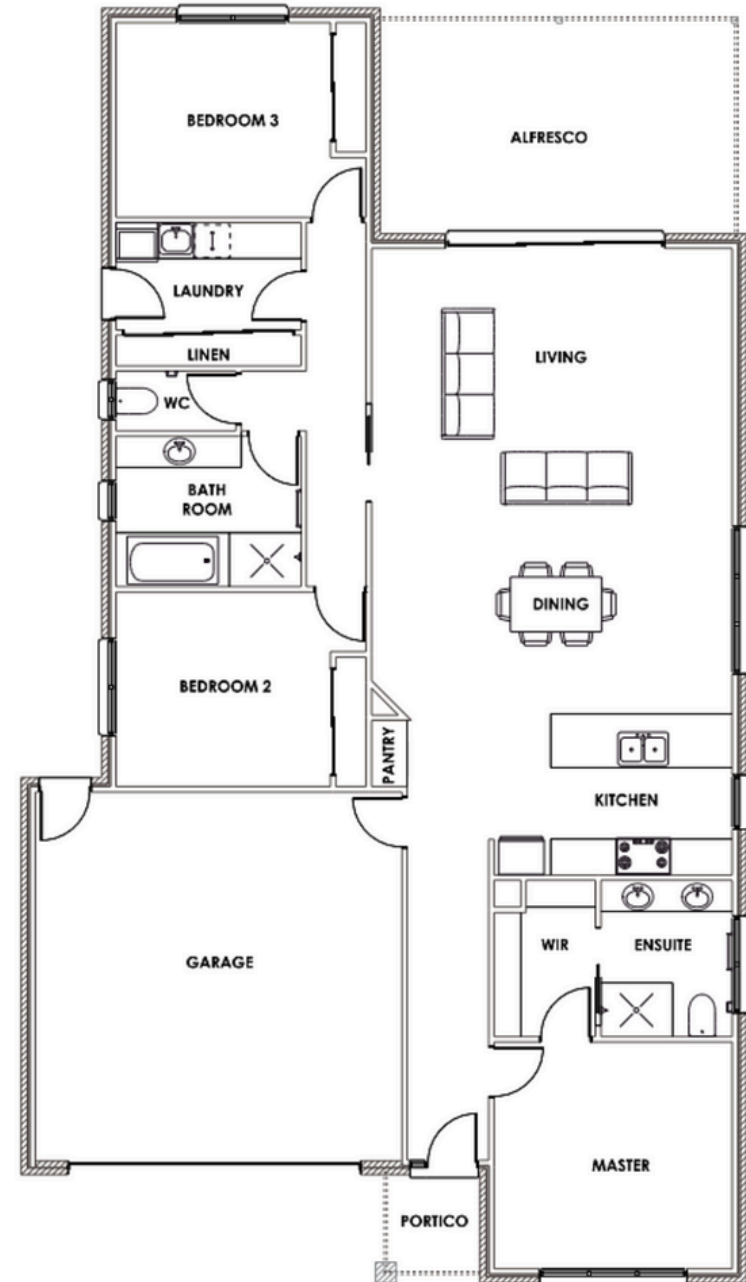

The Amaroo Collection is made up of 14 designs each named after Wayne & Kae's 13 Grandchildren & their beloved dog Jude. The word 'Amaroo' is an aboriginal word, meaning 'A beautiful place'. One day when Wayne & Kae were visiting the St Kilda market, a brass name plate with the writing 'Amaroo' on it caught their eyes. Upon asking the seller the meaning behind the word, they thought it would be very fitting to mount on the wall of their home in Mulwala. In the following years, Wayne & Kae went on to purchase a family hobby farm which being such a beautiful place, they decided to name it 'Amaroo'. Further to this, Wayne completed a subdivision in Mulwala which he decided to call 'Amaroo Court'. This family court was where majority of their grandchildren grew up. Hence why it was extremely fitting for the company to carry that name through the business within the 'Amaroo Collection'.

# The Micaela

Exterior Width	12.15 m
Exterior Length	21.21 m
Living	17.52 sq
Alfresco	2.46 sq
Garage	4.43 sq
<b>Total</b>	<b>24.41 sq</b>

# The Tom

Exterior Width	11.88 m
Exterior Length	22.37 m
Living	18.52 sq
Alfresco	2.28 sq
Garage	4.26 sq
<b>Total</b>	<b>25.06 sq</b>

THE TOM FACADE