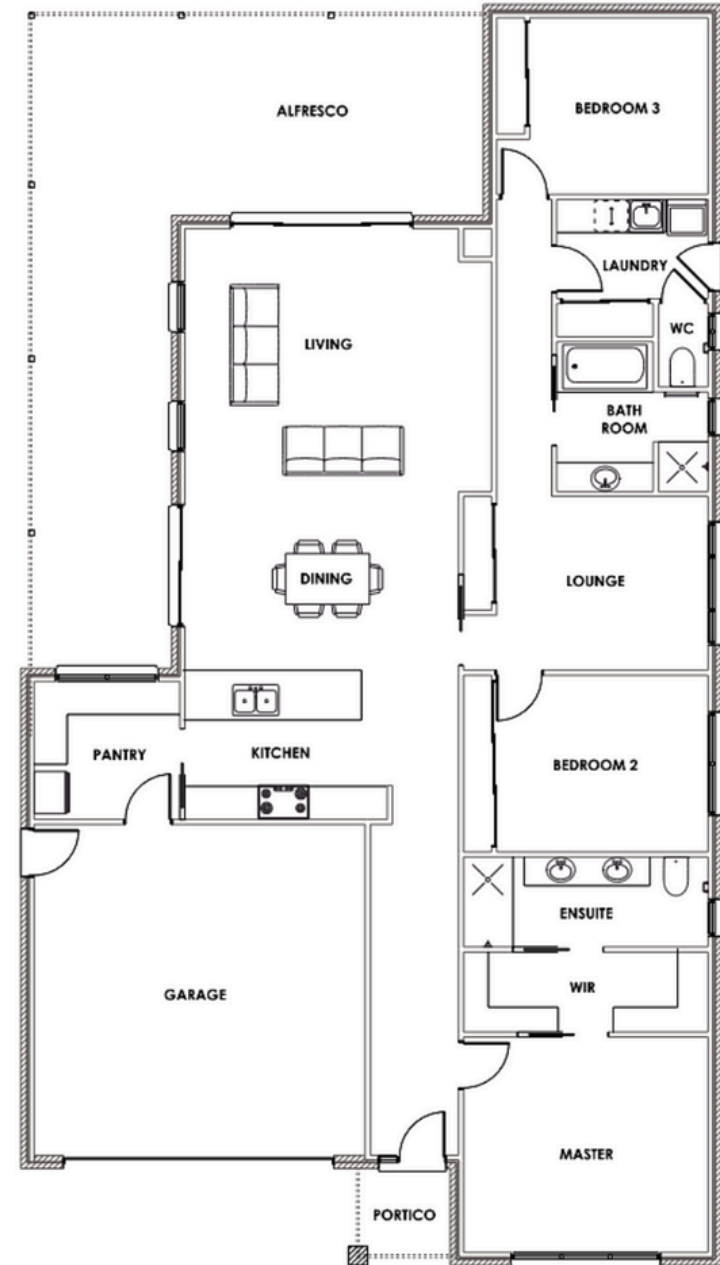

# The Matilda

Exterior Width	11.57 m
Exterior Length	23.46m
Living	18.76 sq
Alfresco	3.20 sq
Garage	4.43 sq
<b>Total</b>	<b>26.39 sq</b>

THE MATILDA FACADE

# The James

Exterior Width	16.44 m
Exterior Length	18.56 m
Living	21.06 sq
Alfresco	3.12 sq
Garage	4.46 sq
<b>Total</b>	<b>28.64 sq</b>

THE JAMES FACADE

# The Jack

Exterior Width	12.69 m
Exterior Length	22.84 m
Living	19.66 sq
Alfresco	5.77 sq
Garage	4.15 sq
<b>Total</b>	<b>29.58 sq</b>

# The Mylah

Exterior Width	12.88 m
Exterior Length	24.38 m
Living	20.93 sq
Alfresco	3.86 sq
Garage	5.75 sq
<b>Total</b>	<b>30.54 sq</b>

THE MYLAH FACADE