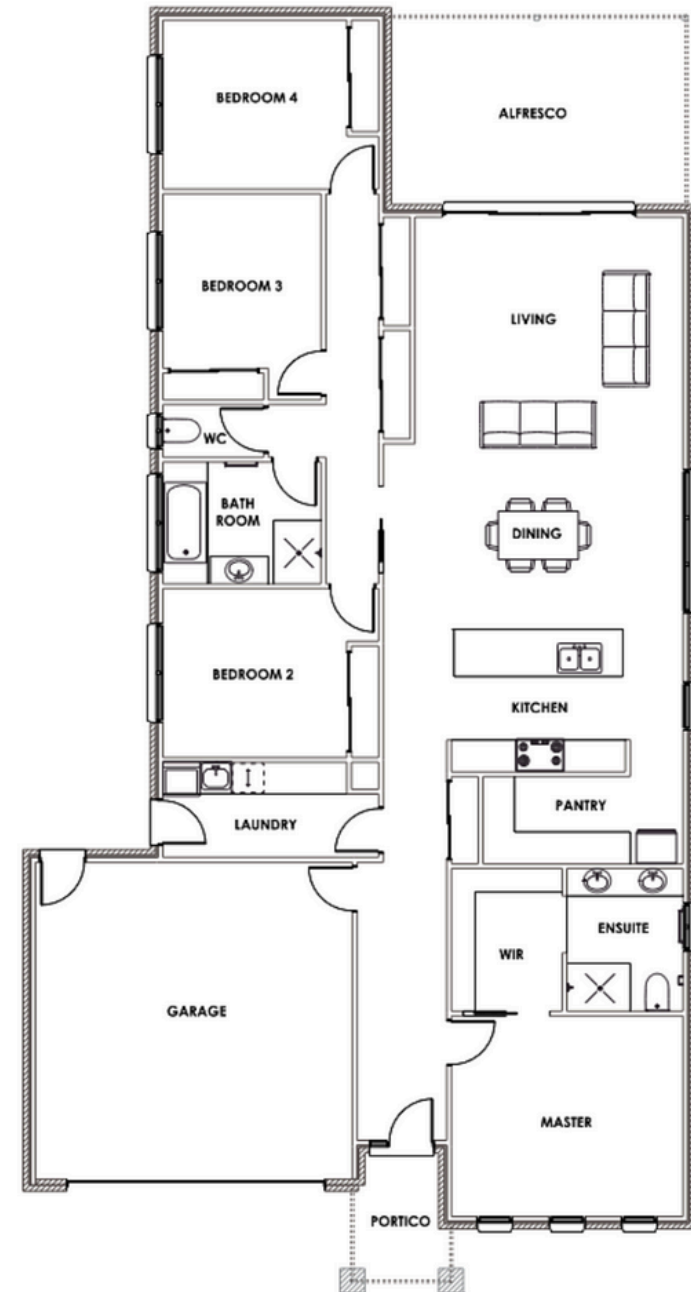

# The Micaela

Exterior Width	12.15 m
Exterior Length	21.21 m
Living	17.52 sq
Alfresco	2.46 sq
Garage	4.43 sq
<b>Total</b>	<b>24.41 sq</b>

# The Tom

Exterior Width	11.88 m
Exterior Length	22.37 m
Living	18.52 sq
Alfresco	2.28 sq
Garage	4.26 sq
<b>Total</b>	<b>25.06 sq</b>

THE TOM FACADE

# The Georgia

Exterior Width	15.52 m
Exterior Length	18.61 m
Living	18.33 sq
Alfresco	3.39 sq
Garage	4.40 sq
<b>Total</b>	<b>26.12 sq</b>

# The Maddison

Exterior Width	12.75 m
Exterior Length	23.13 m
Living	20.29 sq
Alfresco	2.16 sq
Garage	4.26 sq
<b>Total</b>	<b>26.71 sq</b>

THE MADDISON FACADE