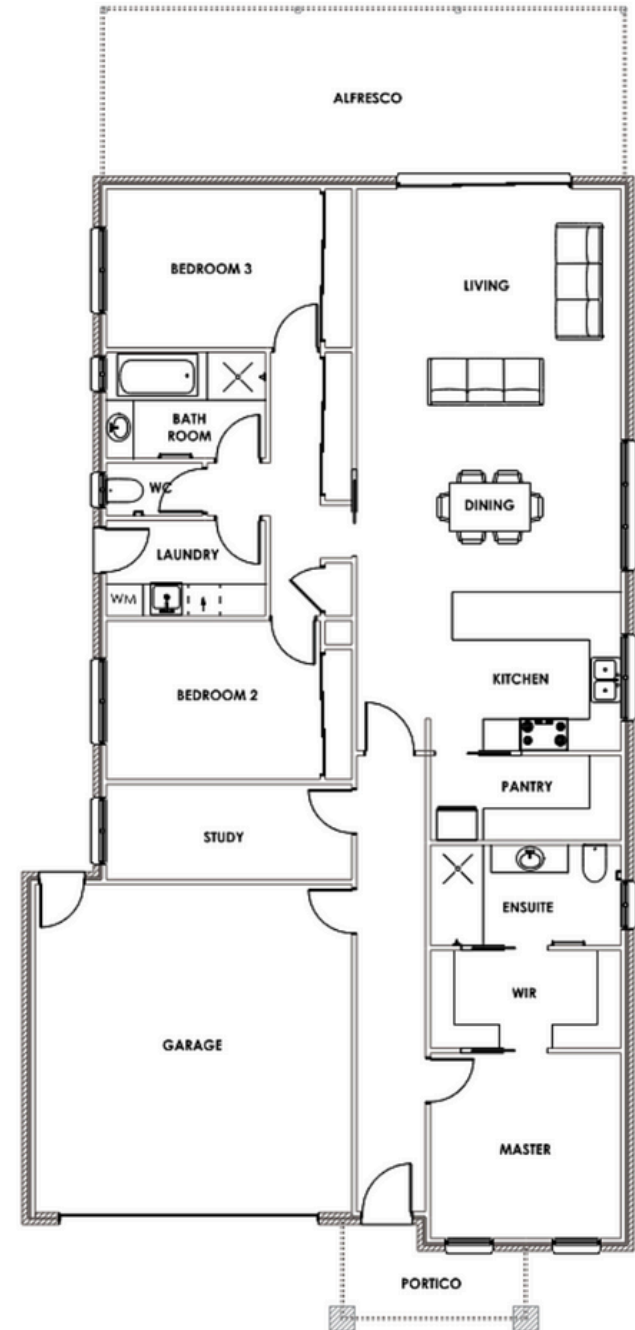

# The Micaela

Exterior Width	12.15 m
Exterior Length	21.21 m
Living	17.52 sq
Alfresco	2.46 sq
Garage	4.43 sq
<b>Total</b>	<b>24.41 sq</b>

# The Tom

Exterior Width	11.88 m
Exterior Length	22.37 m
Living	18.52 sq
Alfresco	2.28 sq
Garage	4.26 sq
<b>Total</b>	<b>25.06 sq</b>

THE TOM FACADE

# The Maddison

Exterior Width	12.75 m
Exterior Length	23.13 m
Living	20.29 sq
Alfresco	2.16 sq
Garage	4.26 sq
<b>Total</b>	<b>26.71 sq</b>

THE MADDISON FACADE

# The Matilda

Exterior Width	11.57 m
Exterior Length	23.46m
Living	18.76 sq
Alfresco	3.20 sq
Garage	4.43 sq
<b>Total</b>	<b>26.39 sq</b>

THE MATILDA FACADE