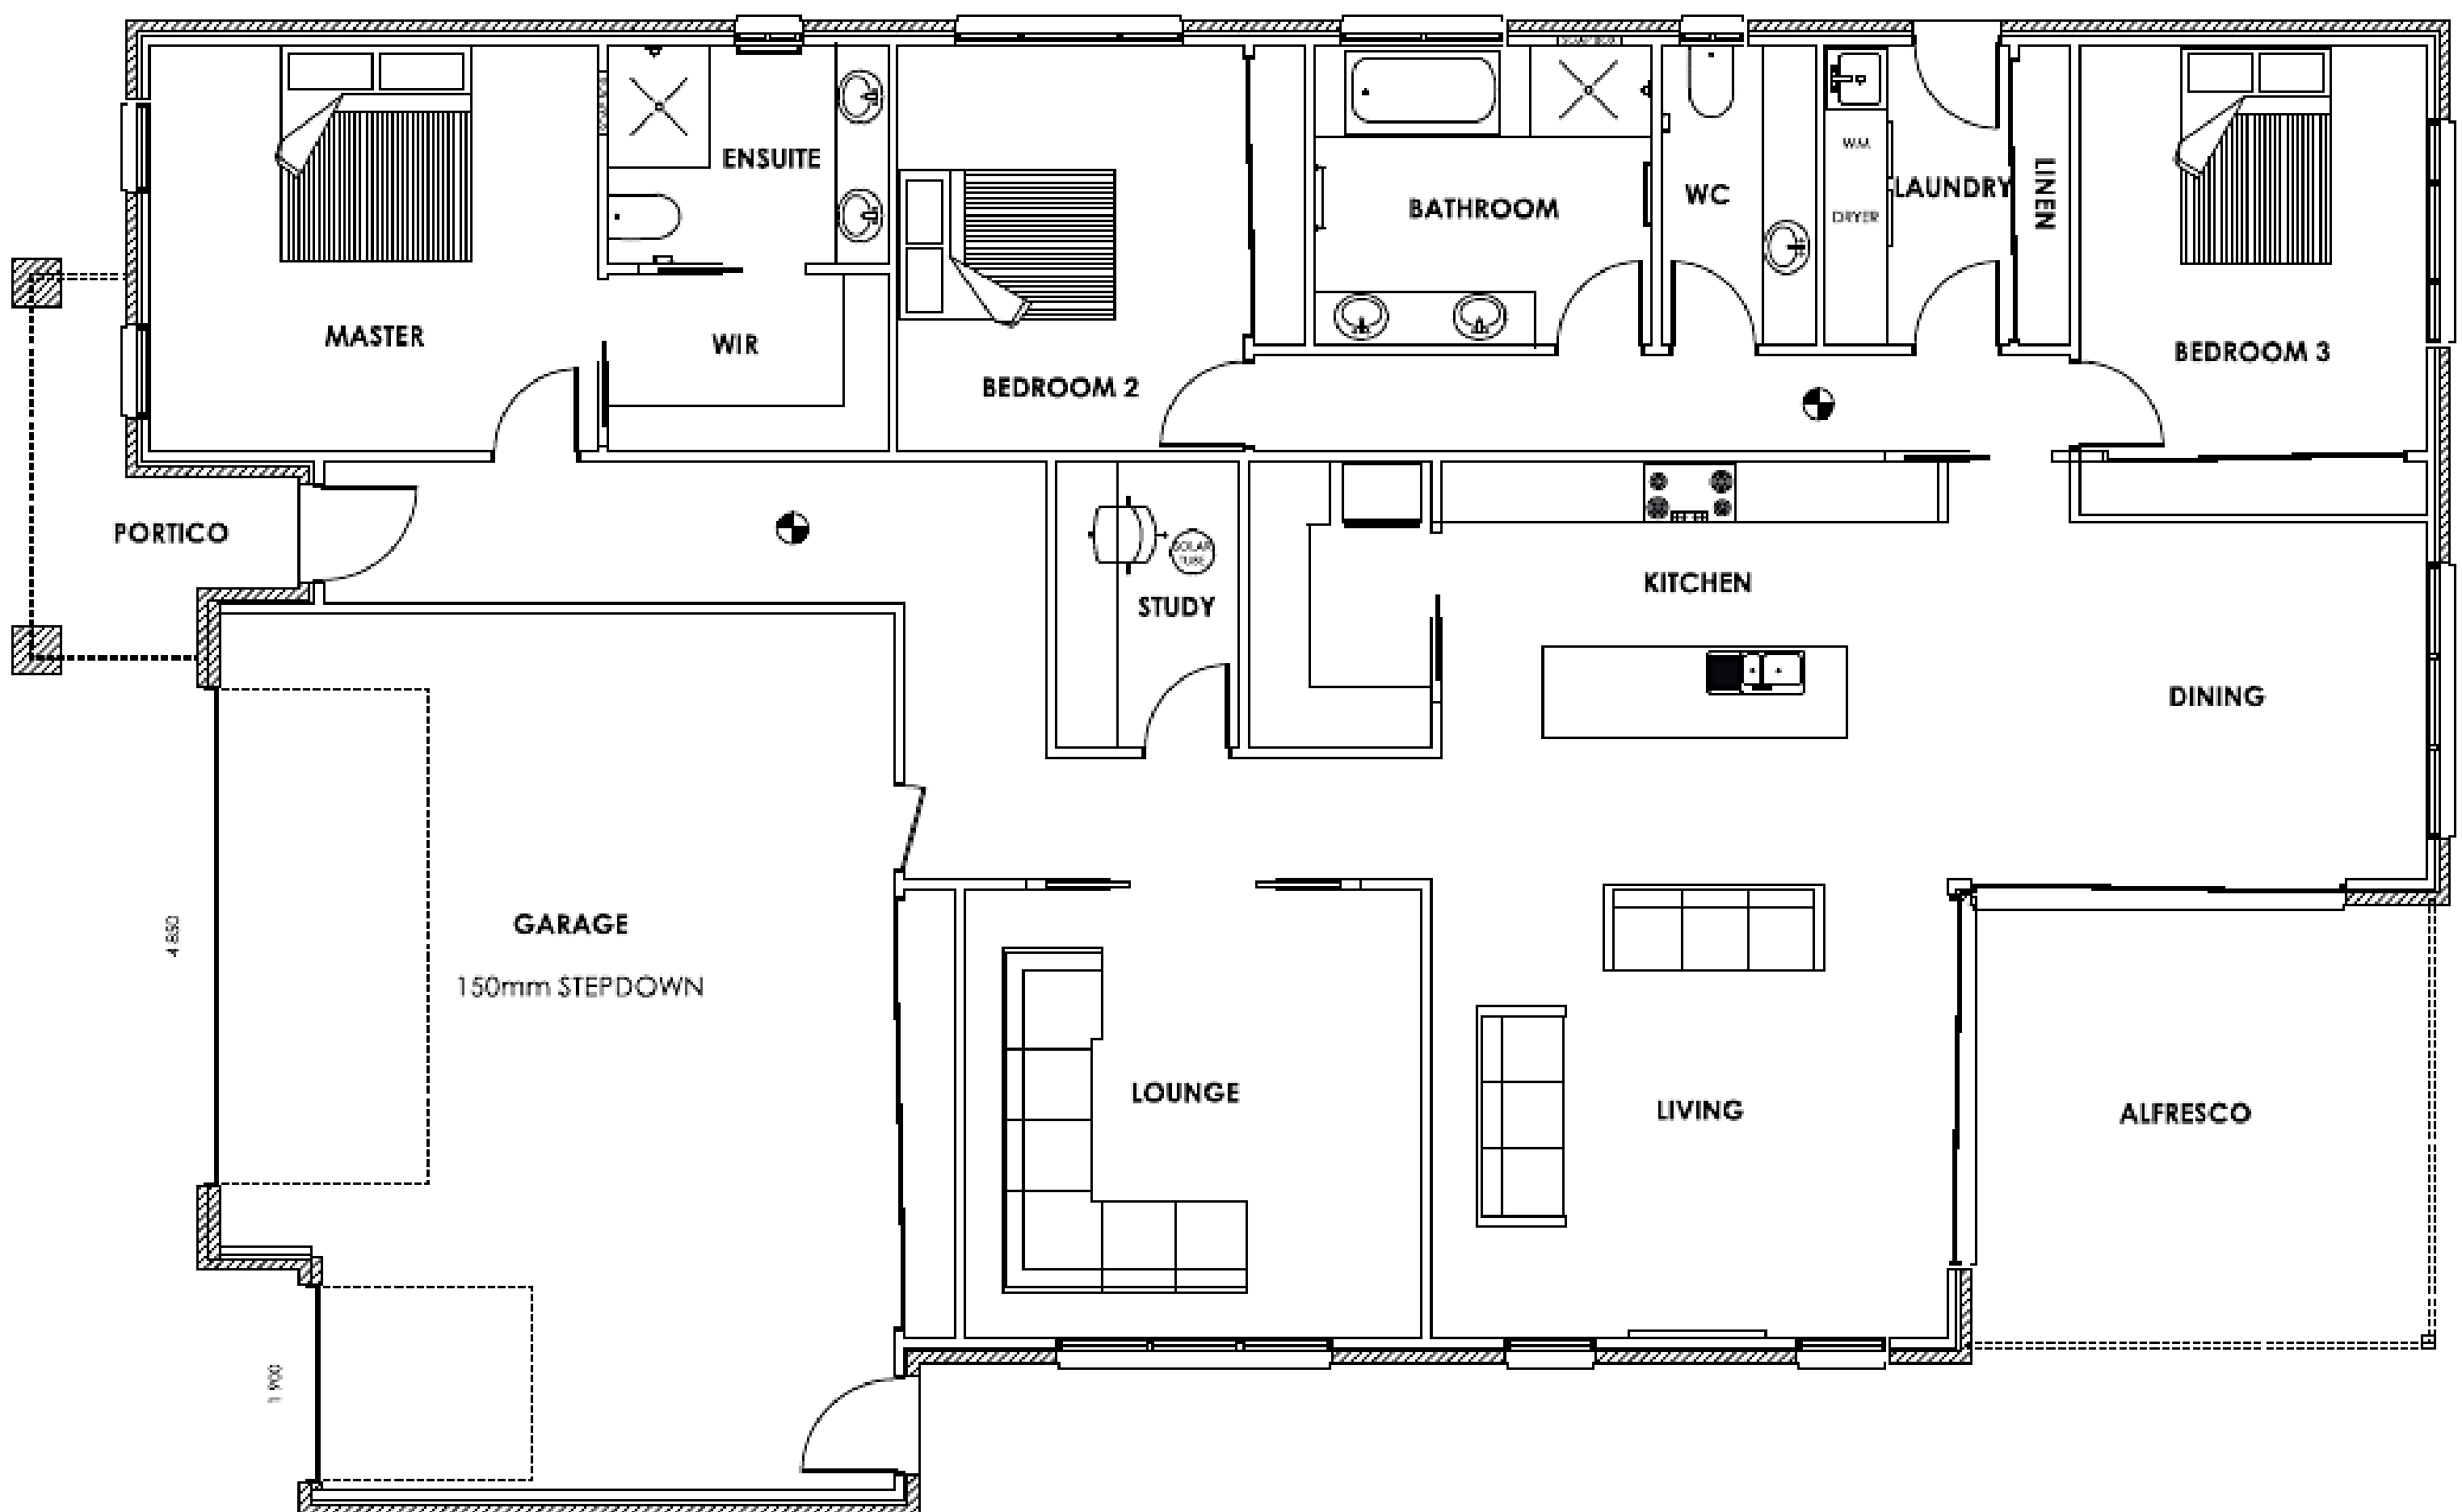

THE JUDE

FROM \$380,000

www.kennedybuilders.com.au